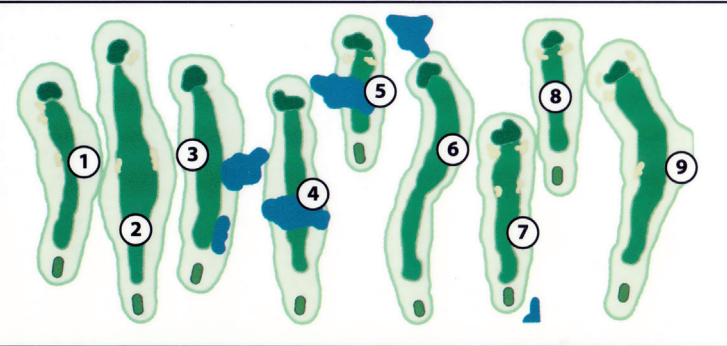

HOLE	1	2	3	4	5	6	7	8	9	Out
BLUE	325	451	310	418	205	520	339	221	413	3209
WHITE	316	421	270	377	175	498	293	200	399	2949
PAR	4	4	4	4	3	5	4	3	4	35
MEN'S HANDICAP	9	2	6	1	5	4	8	7	3	

GOLD	307	390	270	319	128	463	295	195	332	2699
RED	285	390	216	329	~~138~~ 103	392	272	165	343	2530
PAR	4	5	4	4	3	5	4	3	4	36
WOMEN'S HDCP	7	4	5	1	6	2	8	9	3	

SCORER: